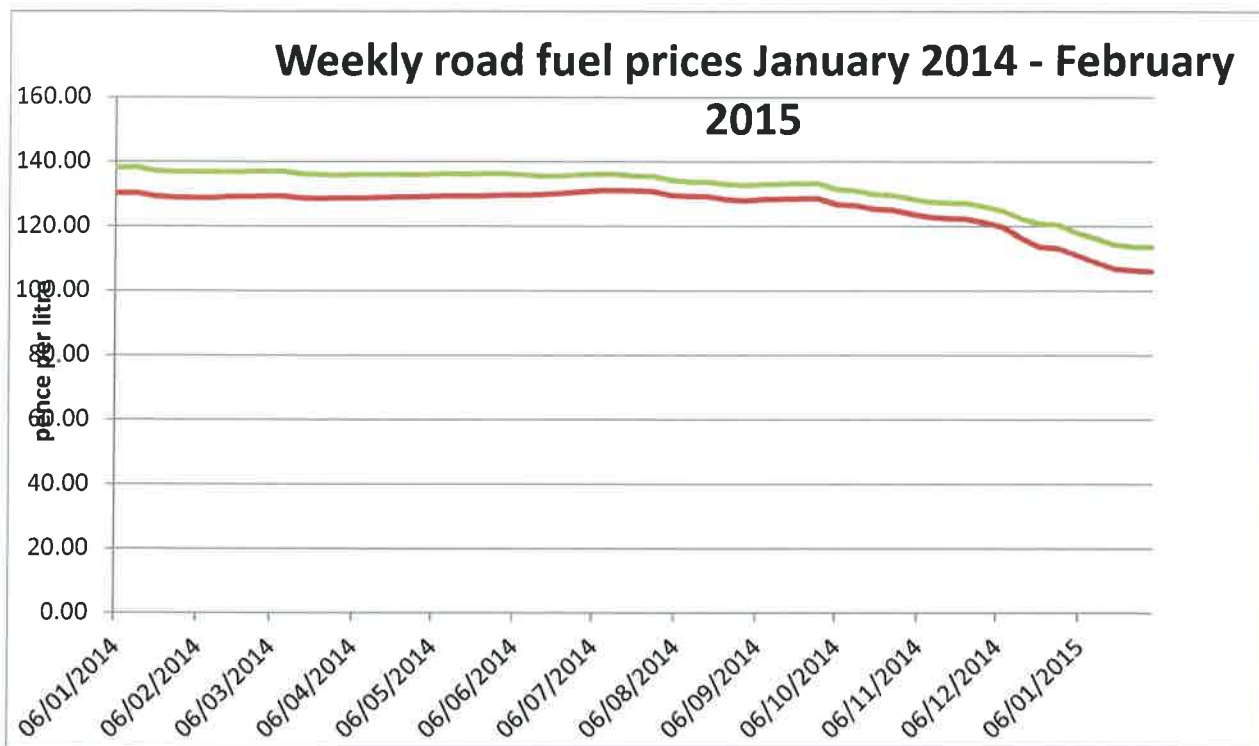

## Appendix II: Fuel Prices

Information taken from the Department of Energy & Climate Change. Published 3rd February 2015

DIESEL	Green
PETROL	Red

DIESEL	Red
PETROL	Blue